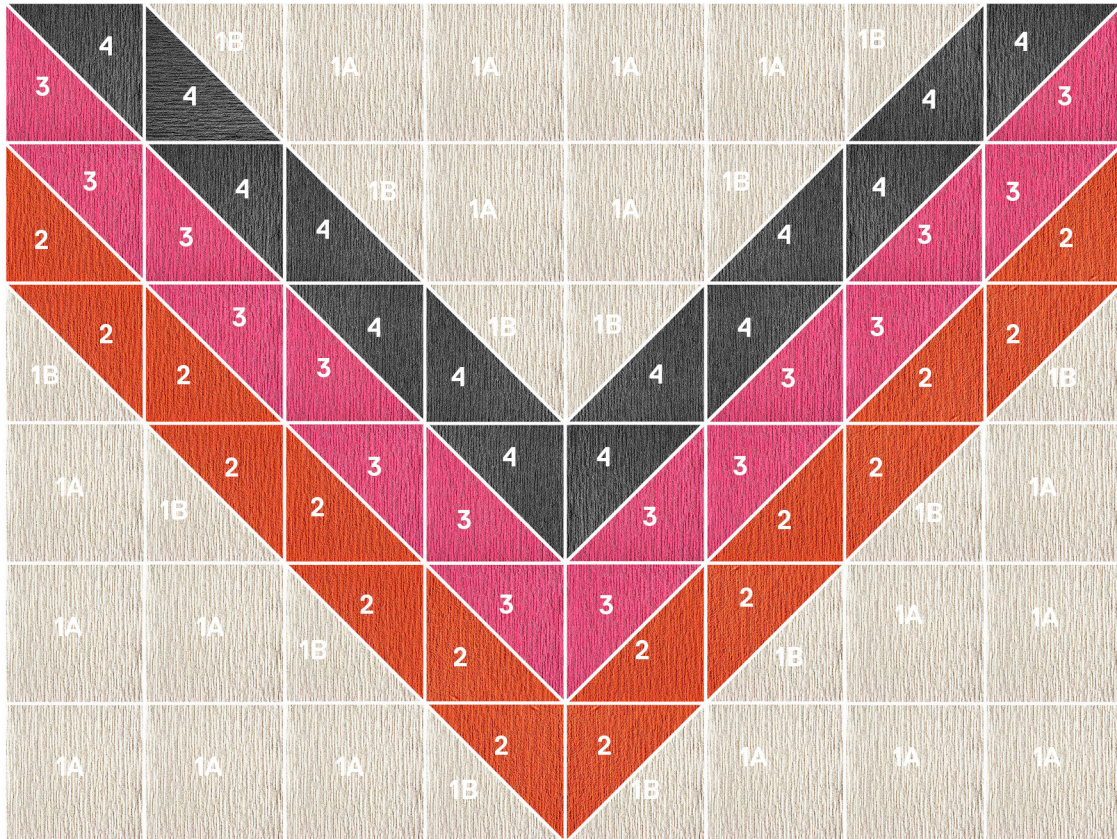

Get The Look

Just follow the pattern in the tile guide below, and this rug is all yours. Want different colors? No problem. Simply order the tiles in your favorite shade to change the color as you see fit.

Shown in: Made You Look Item (21-1361)

Dimensions: 13'1" x 9'8"

COMPONENTS

- 1A** | 18 Made You Look – Bone
- 1B** | 14 Diagonal Cut Tiles of Made You Look – Bone
- 2** | 16 Diagonal Cut Tiles of Made You Look – Tangerine
- 3** | 16 Diagonal Cut Tile Made You Look – Pink
- 4** | 14 Diagonal Cut Tile Made You Look – Slate