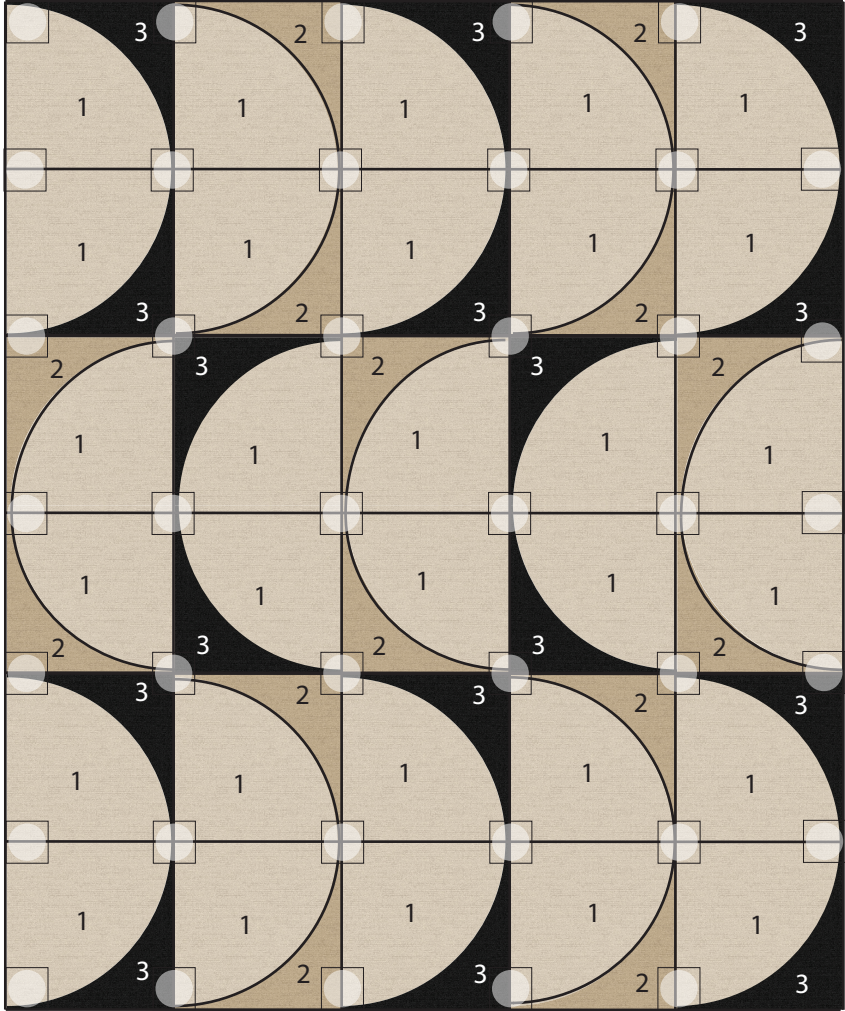

LUNAIRE Bone

Recommended "FLOR dot" Locations (FLOR dots are included in your tile order)

30 Tile Area Rug
8'2" X 9'10"

COMPONENTS

- 1 | Thirty Arc Cut Tiles of Made You Look in Bone
- 2 | Fourteen Arc Remnant Cut Tiles of Made You Look in Eggnog
- 3 | Sixteen Arc Remnant Cut Tiles of Made You Look in Black

DISCLAIMER : Here we have illustrated a typical sized (approximately 8' x 10') area rug, but the beauty of FLOR is you can create a rug of any size. The pattern seen Above can be duplicated to become larger, or rows and columns can be removed to become smaller. Need Help? Call us at 866.952.4093.