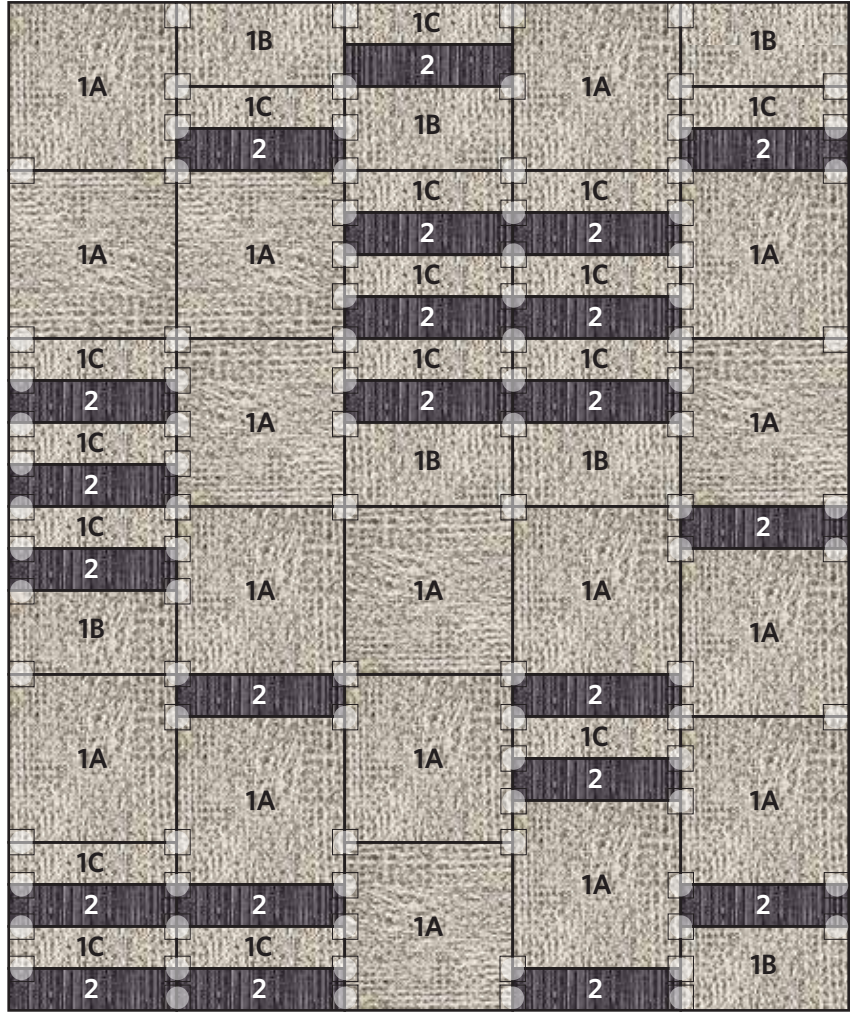

# CLARK STREET

## Bone

30 Tile Area Rug  
8'2" X 9'10"

### COMPONENTS

- 1A** | Seventeen Tiles of It's Snow Problem in Bone
- 1B** | Seven Half Tiles of It's Snow Problem in Bone
- 1C** | Sixteen Quarter Tiles of It's Snow Problem in Bone
- 2** | Twenty-Two Quarter Tiles of Fully Barked in Stratus

*DISCLAIMER : Here we have illustrated a typical sized (approximately 8' x 10') area rug, but the beauty of FLOR is you can create a rug of any size. The pattern seen Above can be duplicated to become larger, or rows and columns can be removed to become smaller. Need Help? Call us at 866.952.4093.*