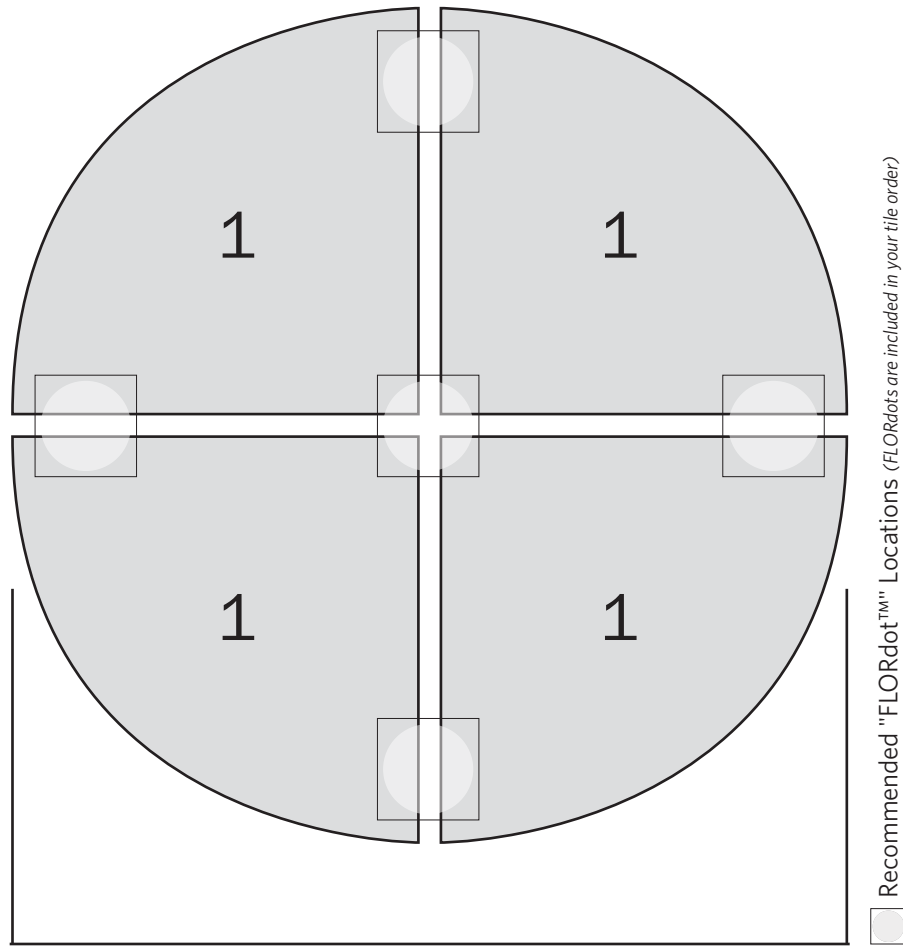

FLOR[®] PLAN

**MADE YOU LOOK
ROUND RUG**

39" Diameter (4 Tile Button FLORug)

WHAT YOU NEED

- 1 | Four Arc Cut Tiles

DISCLAIMER : Here we have illustrated a typical sized (approximately 39" diameter) circle area rug, but the beauty of FLOR is you can create a rug of any size. The pattern seen above can be duplicated to become larger, or rows and columns can be removed to become smaller. Need Help? Call us at 866.952.4093.