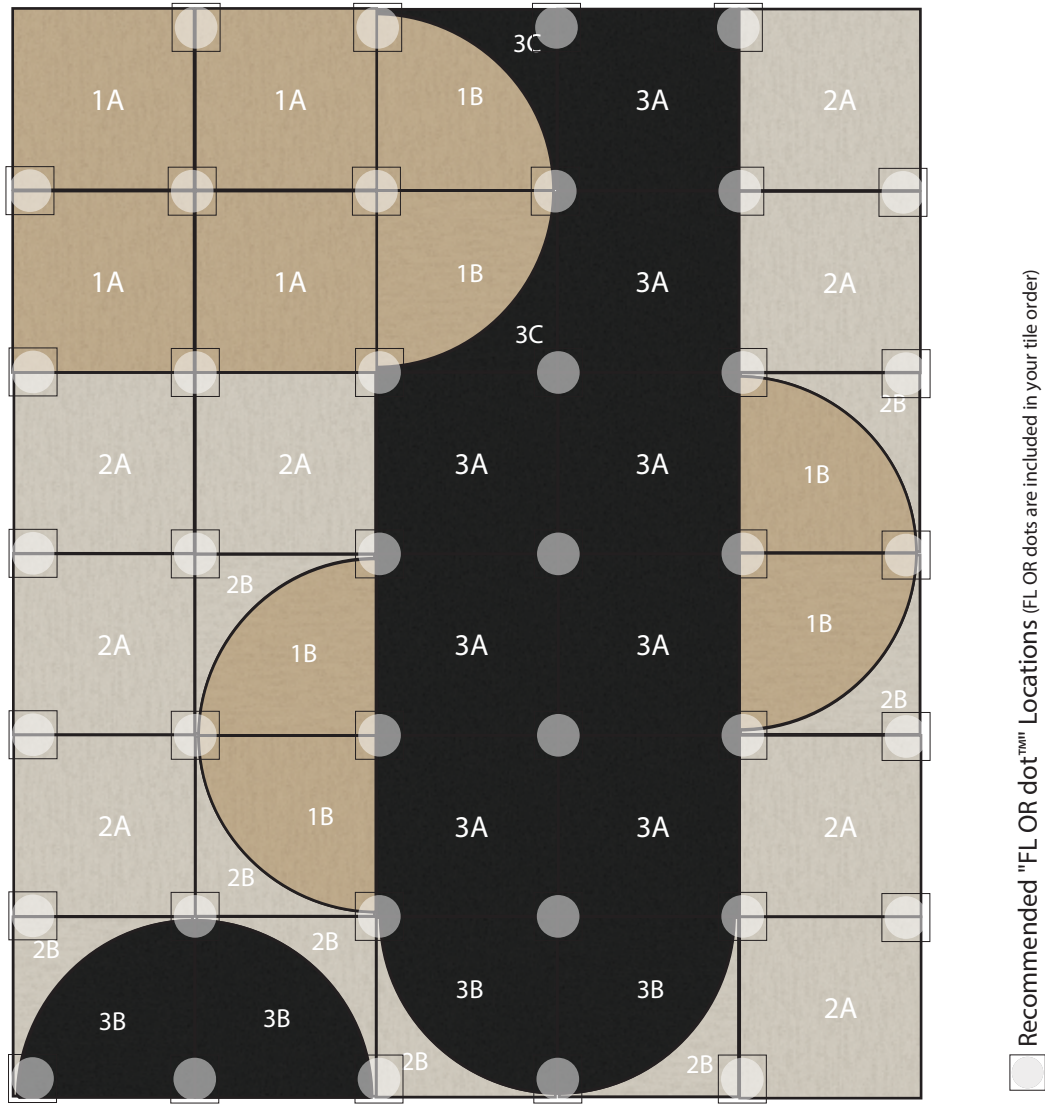

ROUND HAUS Eggnog + Bone + Black

30 Tile Area Rug
8'2" X 9'8"

COMPONENTS

- 1A** | Four Tiles of Made You Look in Eggnog
- 1B** | Six Arc Tiles of Made You Look in Eggnog
- 2A** | Eight Tiles of Made You Look in Bone
- 2B** | Six Arc Remnant Tiles of Made You Look in Bone
- 3A** | Eight Tiles of Made You Look in Black
- 3B** | Four Arc Tiles of Made You Look in Black
- 3C** | Two Arc Remnant Tiles of Made You Look in Black

DISCLAIMER : Here we have illustrated a typical sized (approximately 8' x 10') area rug, but the beauty of FLOR is you can create a rug of any size. The pattern seen Above can be duplicated to become larger, or rows and columns can be removed to become smaller. Need Help? Call us at 866.952.4093.