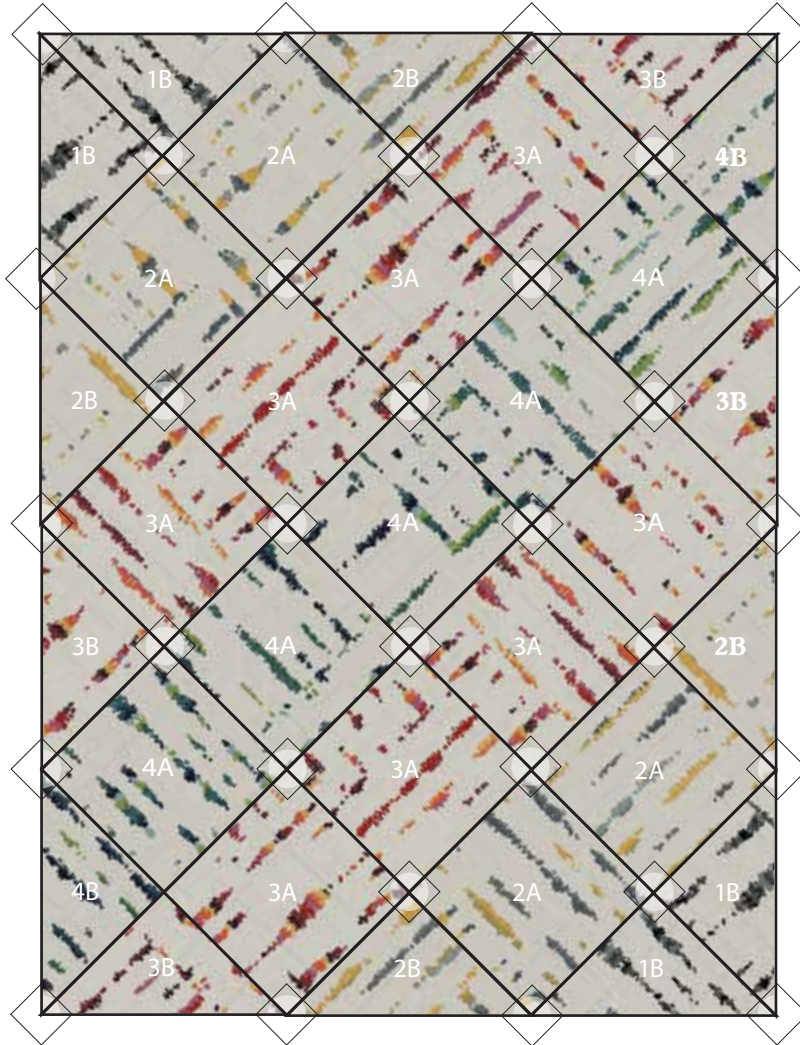

HOPE BLOSSOMS Multi

Recommended "FL OR dot"™ Locations (FL OR dots are included in your tile order)

24 Tile Area Rug
7'0" X 9'4"

COMPONENTS

- 1** | Eight Diagonal Tiles of Lilting in Grey
- 2A** | Four Tiles of Lilting in Marigold
- 2B** | Four Diagonal Tiles of Made Lilting in Marigold
- 3A** | Eight Tiles of Lilting in Berry
- 3B** | Four Diagonal Tiles of Lilting in Berry
- 4A** | Five Tiles of Lilting in Teal
- 4B** | Two Diagonal Tiles of Lilting in Teal

DISCLAIMER : Here we have illustrated a typical sized (approximately 7' x 9') area rug, but the beauty of FLOR is you can create a rug of any size. The pattern seen Above can be duplicated to become larger, or rows and columns can be removed to become smaller. Need Help? Call us at 866.952.4093.