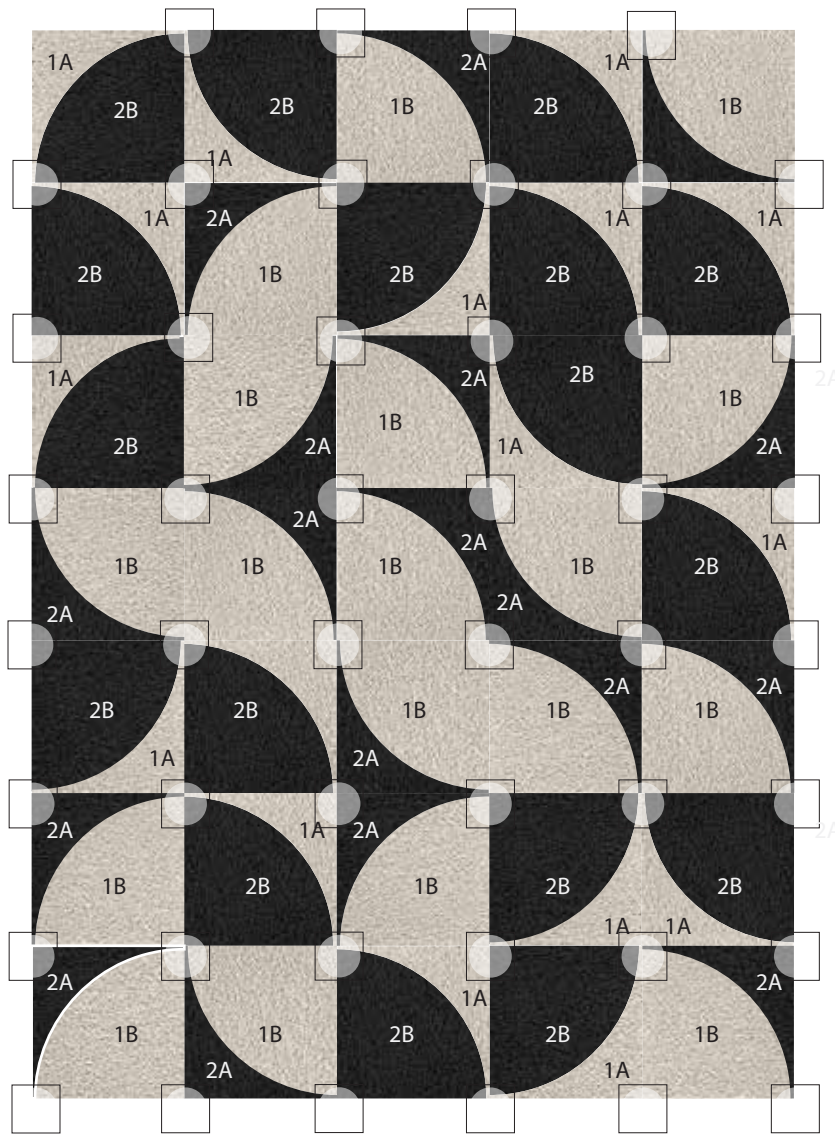

First Come, First Curve Bone

30 Tile Area Rug
8'2" X 9'10"

Recommended "FL OR dot" Locations (FL OR dots are included in your tile order)

COMPONENTS

- 1A | Fifteen Arc Remenant Tiles of In The Deep in Bone
- 1B | Fifteen Arc Cut Tiles of In The Deep in Bone
- 2A | Fifteen Arc Remenant Tiles of In The Deep in Black
- 2B | Fifteen Arc Cut Tiles of In The Deep in Black

DISCLAIMER : Here we have illustrated a typical sized (approximately 10' x 12') area rug, but the beauty of FLOR is you can create a rug of any size. The pattern seen Above can be duplicated to become larger, or rows and columns can be removed to become smaller. Need Help? Call us at 866.952.4093.