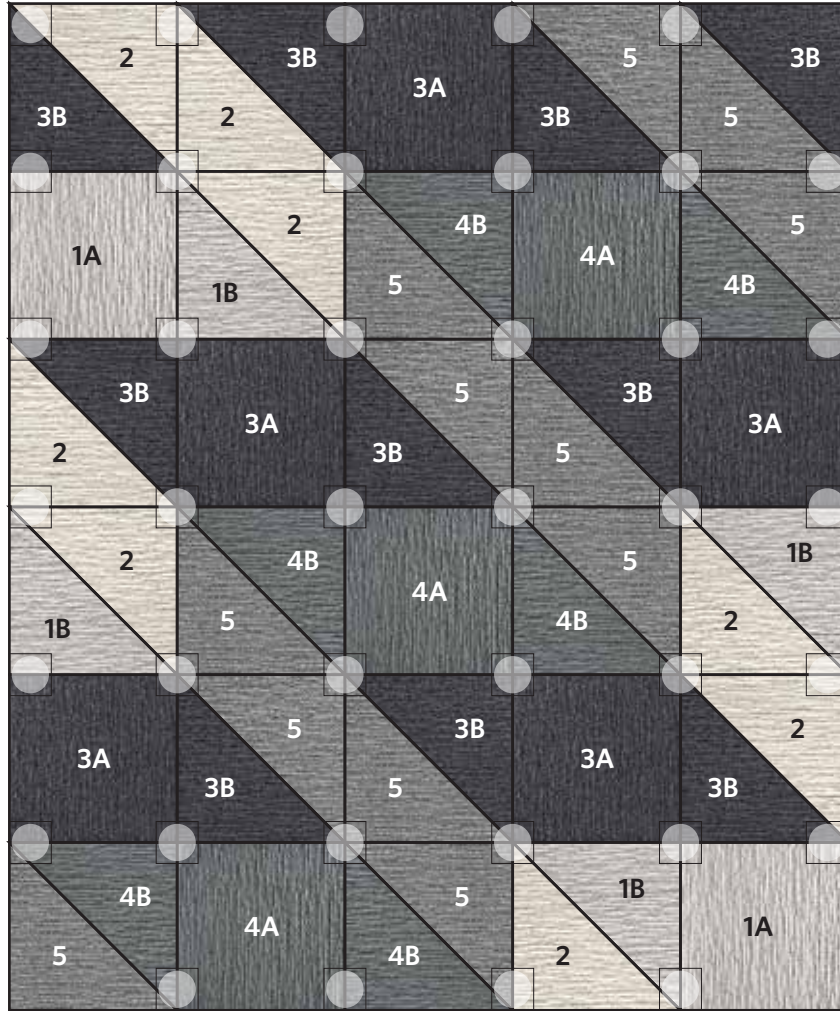

WILD SIDE Grey

Recommended "FLOR dot™" Locations (FL OR dots are included in your tile order)

30 Tile Area Rug
8'2" X 9'10"

COMPONENTS

- 1A** | Two Tiles of Made You Look in Chalk
- 1B** | Four Triangle Tiles of Made You Look in Chalk
- 2** | Eight Triangle Tiles of Made You Look in Bone
- 3A** | Five Tiles of Made You Look in Iron
- 3B** | Ten Triangle Tiles of Made You Look in Iron
- 4A** | Three Tiles of Made You Look in Granite
- 4B** | Six Triangle Tiles of Made You Look in Granite
- 5** | Twelve Triangle Tiles of Made You Look in Grey

DISCLAIMER : Here we have illustrated a typical sized (approximately 8' x 10') area rug, but the beauty of FL OR is you can create a rug of any size. The pattern seen Above can be duplicated to become larger, or rows and columns can be removed to become smaller. Need Help? Call us at 866.952.4093.