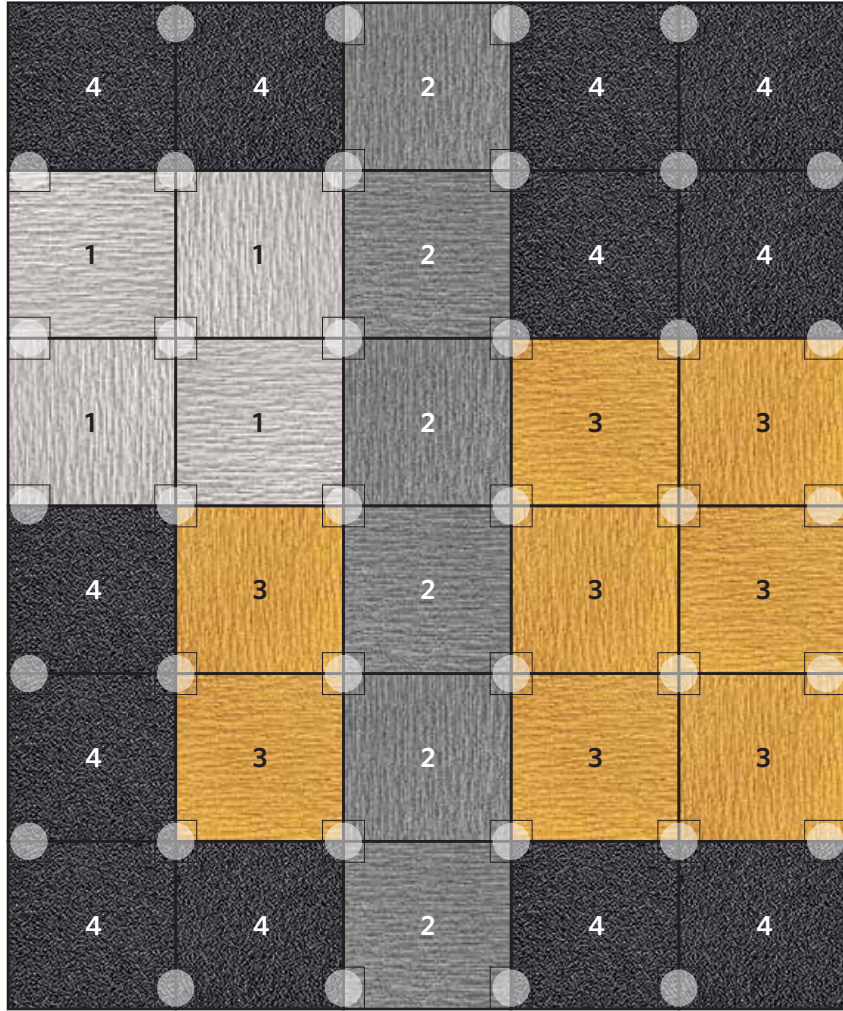

BEAM ME UP Marigold

30 Tile Area Rug
8'2" X 9'10"

COMPONENTS

- 1 | Four Tiles of Made You Look in Chalk
- 2 | Six Tiles of Made You Look in Grey
- 3 | Eight Tiles of Made You Look in Marigold
- 4 | Twelve Tiles of In The Deep in Slate

DISCLAIMER : Here we have illustrated a typical sized (approximately 8' x 10') area rug, but the beauty of FLOR is you can create a rug of any size. The pattern seen Above can be duplicated to become larger, or rows and columns can be removed to become smaller. Need Help? Call us at 866.952.4093.