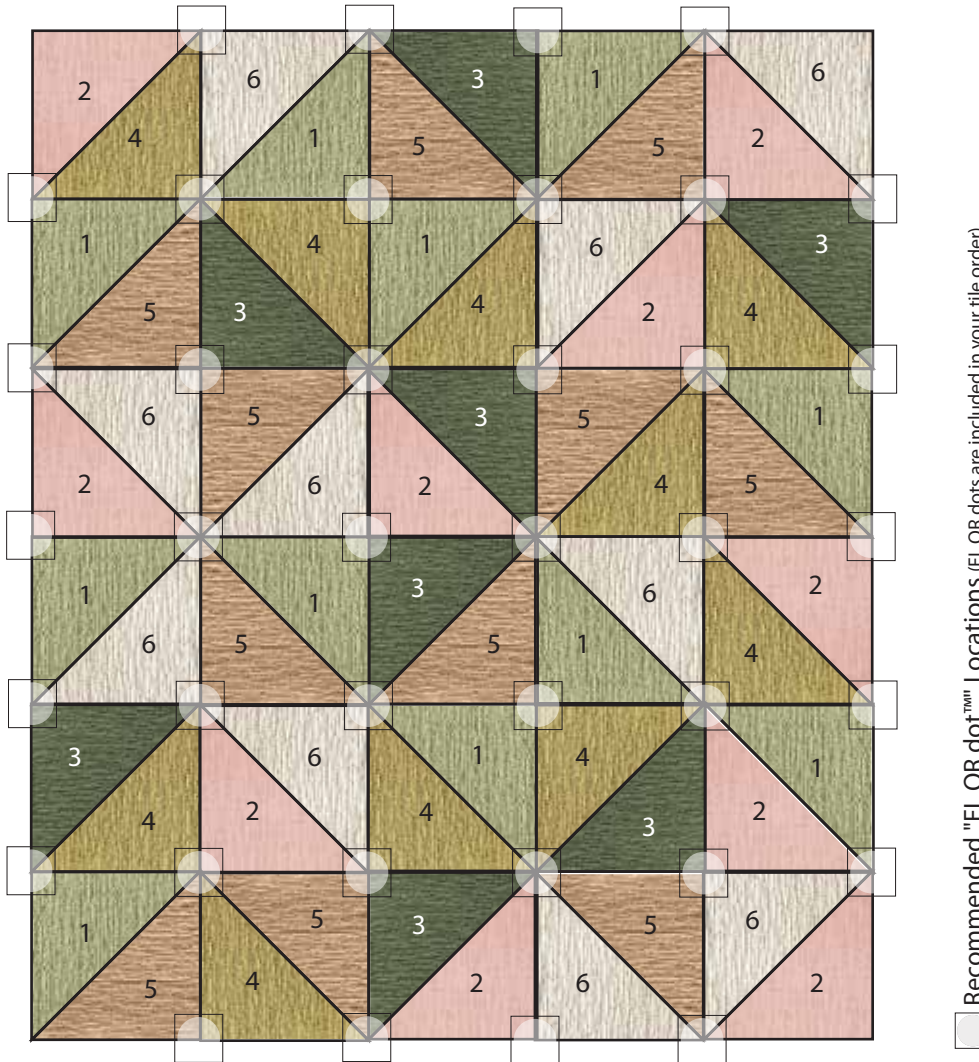

GARDEN VARIETY Blush

30 Tile Area Rug
8'2" X 9'8"

COMPONENTS

- 1 | Eleven Diagonal Cut Tiles of Made You Look in Mint
- 2 | Ten Diagonal Cut Tiles of Made You Look in Blush
- 3 | Eight Diagonal Cut Tiles of Made You Look in Forest
- 4 | Ten Diagonal Cut Tiles of Made You Look in Clover
- 5 | Eleven Diagonal Cut Tiles of Made You Look in Tawny
- 6 | Ten Diagonal Cut Tiles of Made You Look in Bone

DISCLAIMER : Here we have illustrated a typical sized (approximately 8' x 10') area rug, but the beauty of FLOR is you can create a rug of any size. The pattern seen Above can be duplicated to become larger, or rows and columns can be removed to become smaller. Need Help? Call us at 866.952.4093.