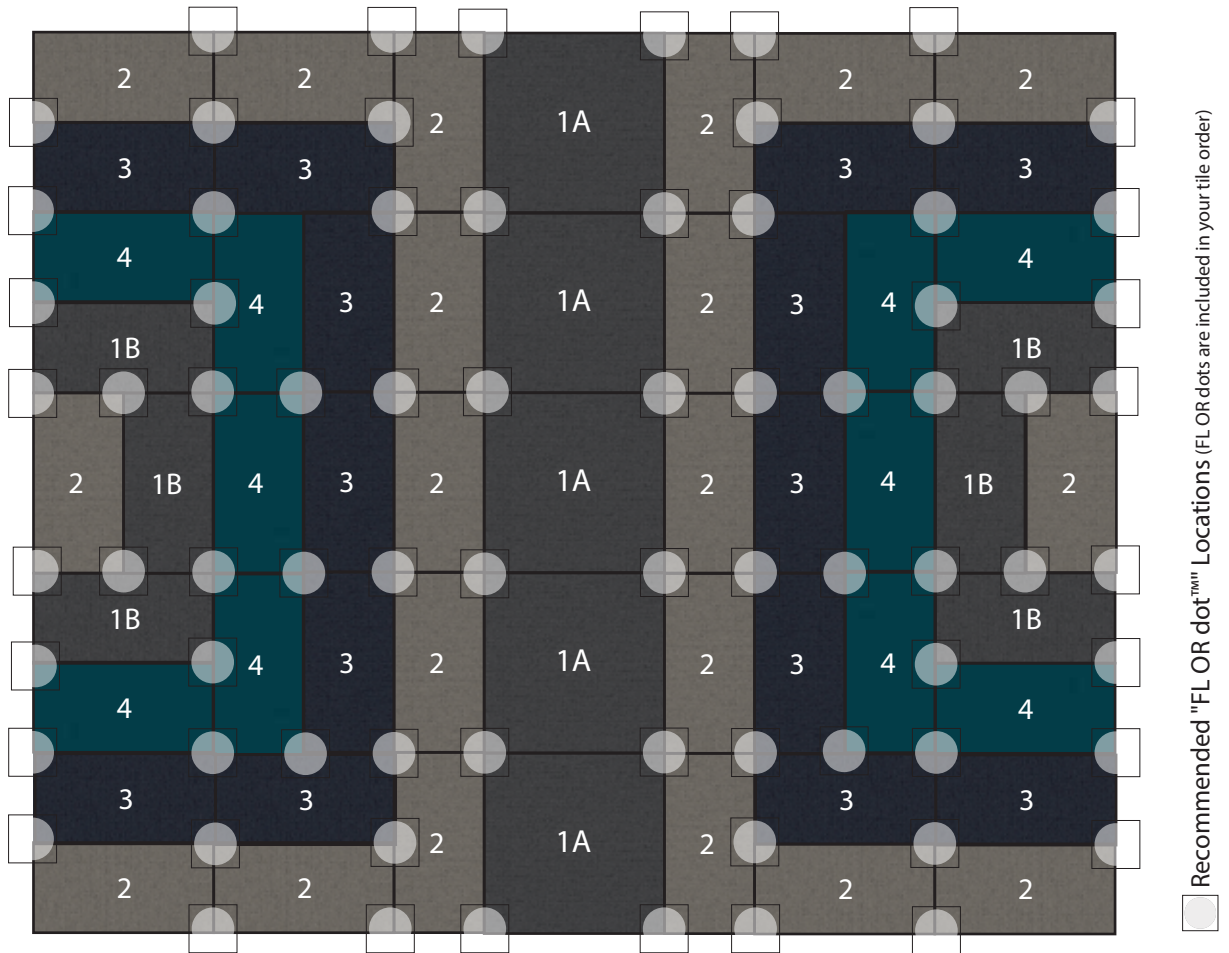

## A Muse Me Indigo

30 Tile Area Rug  
9'10" X 8'3"

### COMPONENTS

- 1A | Five Tiles of Made You Look in Slate
- 1B | Six Half Cut Tiles of Made You Look in Slate
- 2 | Nine Tiles of Made You Look in Grey
- 3 | Seven Half Cut Tiles of Made You Look in Indigo
- 4 | Ten Half Cut Tiles of Made You Look in Turquoise

DISCLAIMER : Here we have illustrated a typical sized (approximately 8' x 10') area rug, but the beauty of FLOR is you can create a rug of any size. The pattern seen Above can be duplicated to become larger, or rows and columns can be removed to become smaller. Need Help? Call us at 866.952.4093.