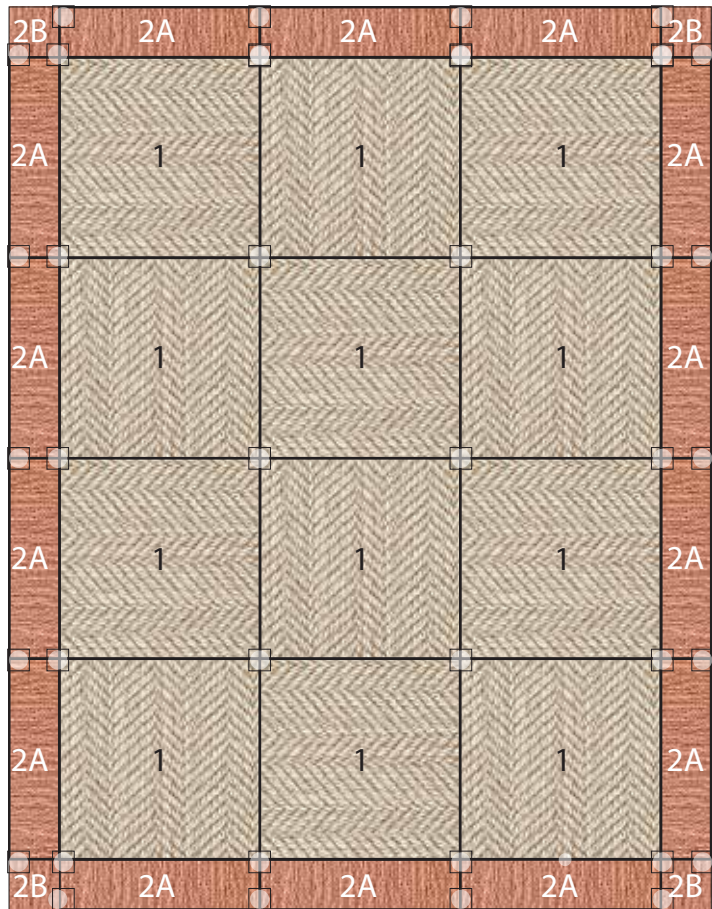

SUIT YOURSELF QUARTER BORDER Linen + Coral

Recommended "FLOR dot" Locations (FLOR dots are included in your tile order)

16 Tile Area Rug
5'8" X 7'5"

COMPONENTS

- 1 | Twelve Tiles of Suit Yourself in Linen
- 2A | Fourteen Quarter Tiles of Made You Look in Coral
- 2B | Four Sixteenth Tiles of Made You Look in Coral

DISCLAIMER : Here we have illustrated a typical sized (approximately 8' x 10') area rug, but the beauty of FLOR is you can create a rug of any size. The pattern seen Above can be duplicated to become larger, or rows and columns can be removed to become smaller. Need Help? Call us at 866.952.4093.