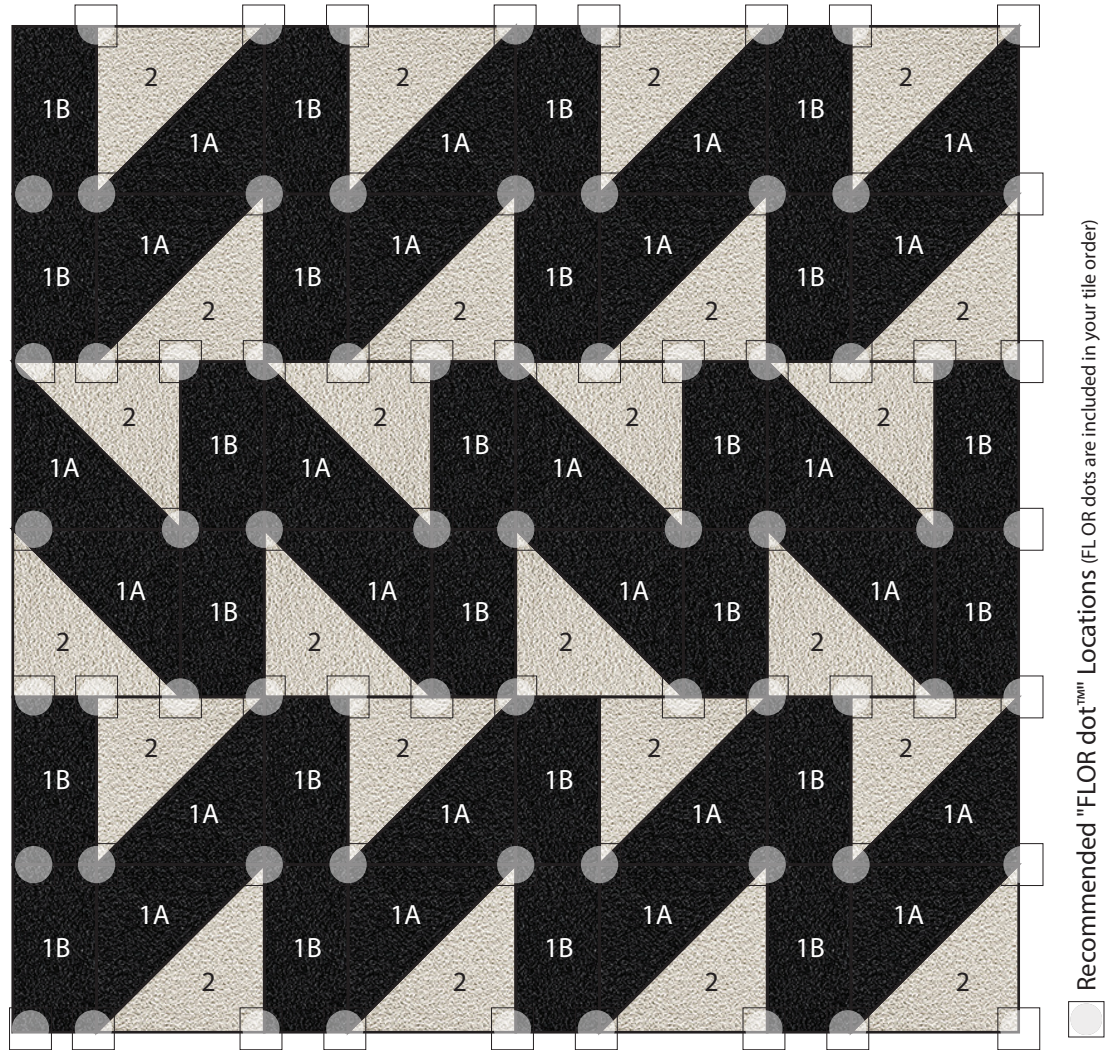

MERMAID BRAID
Black

36 Tile Area Rug
9'8" X 9'8"

COMPONENTS

- 1A** | Twenty-Four Triangle Tiles of In The Deep in Black
- 1B** | Twenty-Four Half Tiles of In The Deep in Black
- 2** | Twenty-Four Triangle Tiles of In The Deep in Bone

DISCLAIMER : Here we have illustrated a typical sized (approximately 10' x 10') area rug, but the beauty of FLOR is you can create a rug of any size. The pattern seen Above can be duplicated to become larger, or rows and columns can be removed to become smaller. Need Help? Call us at 866.952.4093.