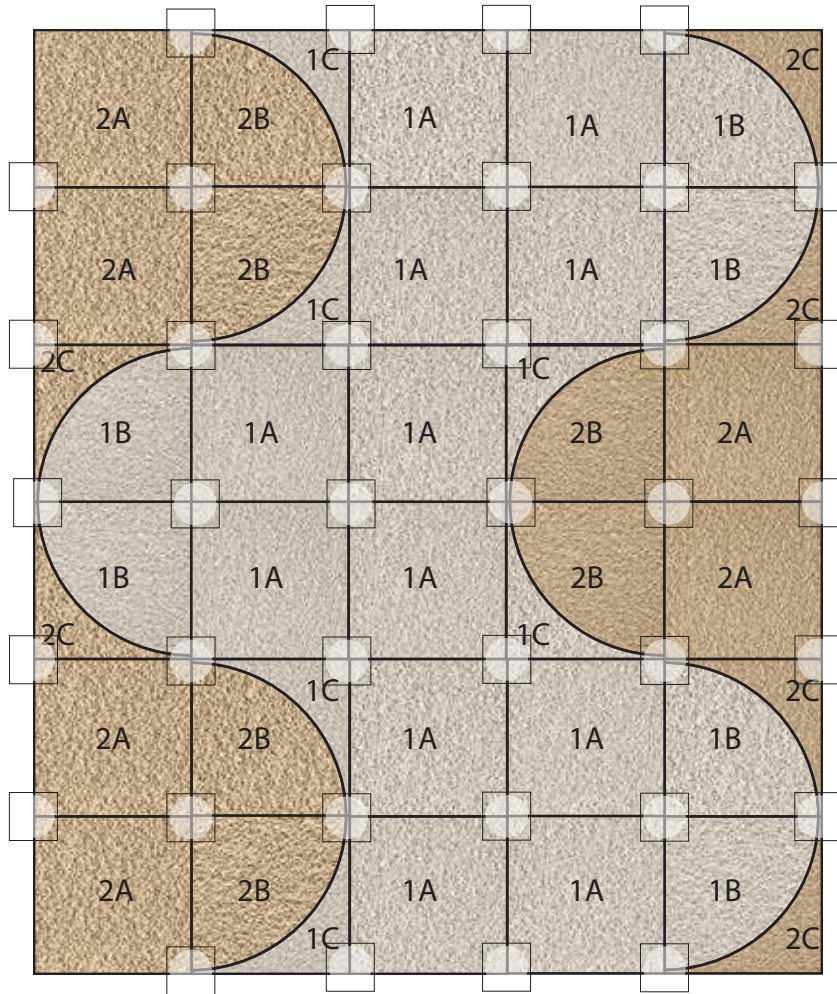

Crete Expectations

Recommended "FLOR dot" Locations (FLOR dots are included in your tile order)

30 Tile Area Rug
8'2" X 9'10"

COMPONENTS

- 1A | Twelve Tiles of In The Deep in Bone
- 1B | Six Arc Cut Tiles of In The Deep in Bone
- 1C | Six Arc Remnant Cut Tiles of In The Deep in Bone
- 2A | Six Tiles of In The Deep in Eggnog
- 2B | Six Arc Cut Tiles of In The Deep in Eggnog
- 2C | Six Arc Remnant Cut Tiles of In The Deep in Bone

DISCLAIMER : Here we have illustrated a typical sized (approximately 10' x 12') area rug, but the beauty of FLOR is you can create a rug of any size. The pattern seen Above can be duplicated to become larger, or rows and columns can be removed to become smaller. Need Help? Call us at 866.952.4093.