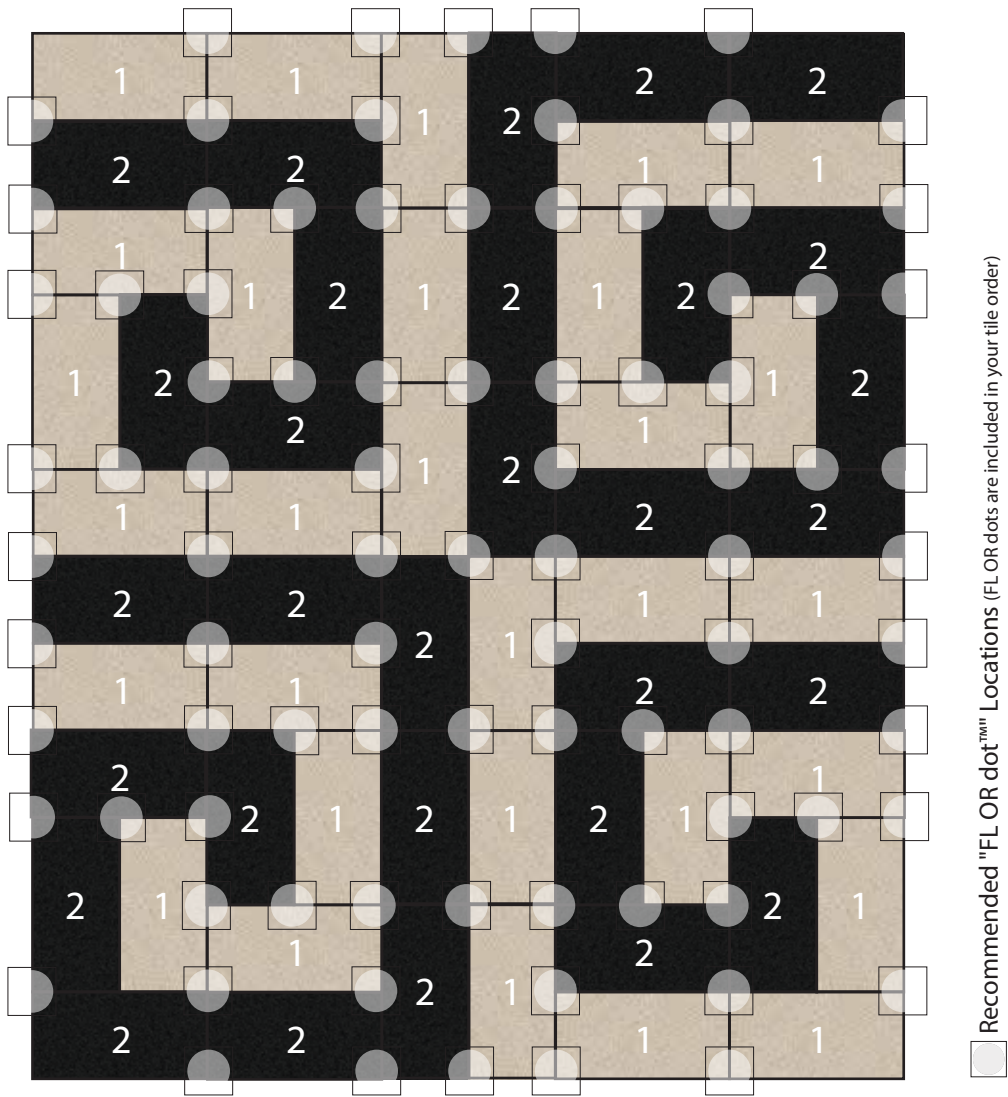

ALL THE RIGHT ANGLES Bone + Black

30 Tile Area Rug
8'3" X 9'10"

COMPONENTS

- 1 | Thirty Half Cut Tiles of In The Deep in Bone
- 2 | Thirty Half Cut Tiles of In The Deep in Black

DISCLAIMER : Here we have illustrated a typical sized (approximately 8' x 10') area rug, but the beauty of FLOR is you can create a rug of any size. The pattern seen Above can be duplicated to become larger, or rows and columns can be removed to become smaller. Need Help? Call us at 866.952.4093.