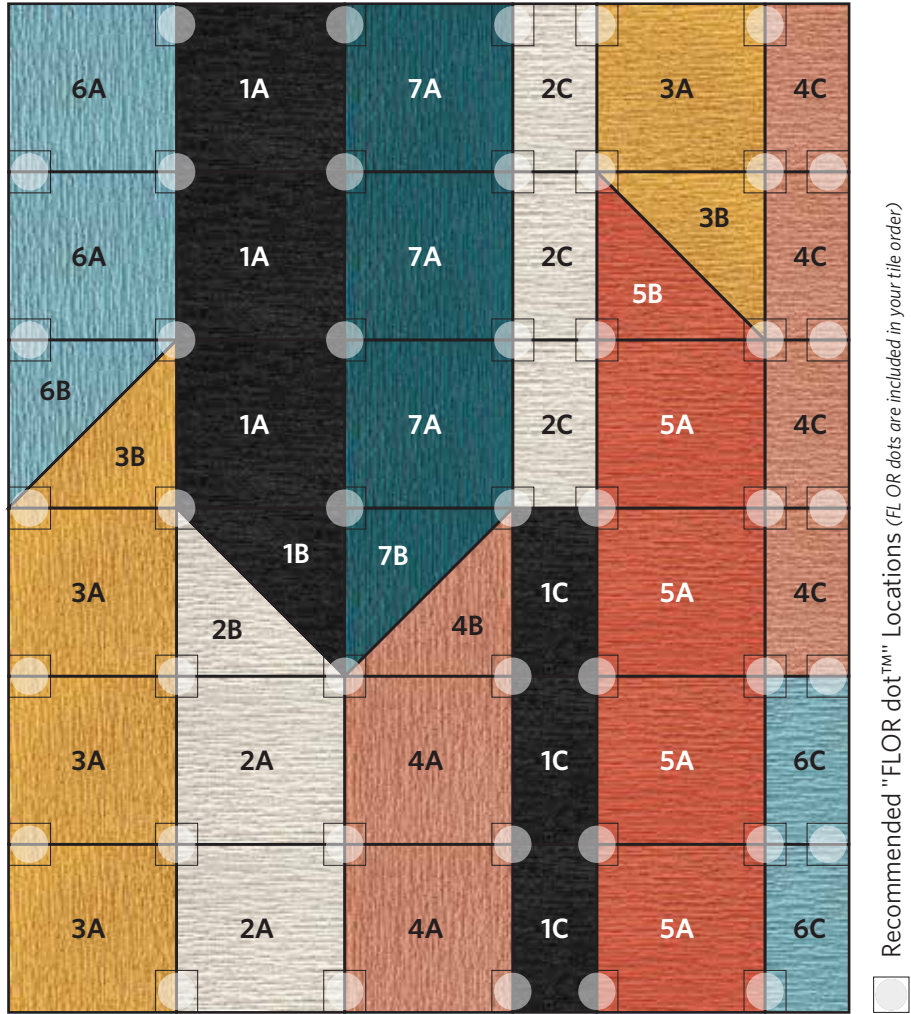

SUNDIAL SUNDAE

Multi

30 Tile Area Rug
8'2" X 9'10"

COMPONENTS

- 1A** | Three Tiles of Made You Look in Black
- 1B** | One Triangle Tile of Made You Look in Black
- 1C** | Three Half Tiles of Made You Look in Black
- 2A** | Two Tiles of Made You Look in Bone
- 2B** | One Triangle Tile of Made You Look in Bone
- 2C** | Three Half Tiles of Made You Look in Bone
- 3A** | Four Tiles of Made You Look in Marigold
- 3B** | Two Triangle Tiles of Made You Look in Marigold
- 4A** | Two Tiles of Made You Look in Coral
- 4B** | One Triangle Tile of Made You Look in Coral
- 4C** | Four Half Tiles of Made You Look in Coral
- 5A** | Four Tiles of Made You Look in Orange
- 5B** | One Triangle Tile of Made You Look in Orange
- 6A** | Two Tiles of Made You Look in Light Blue
- 6B** | One Triangle Tile of Made You Look in Light Blue
- 6C** | Two Half Tiles of Made You Look in Light Blue
- 7A** | Three Tiles of Made You Look in Turquoise
- 7B** | One Triangle Tile of Made You Look in Turquoise

DISCLAIMER : Here we have illustrated a typical sized (approximately 8' x 10') area rug, but the beauty of FL OR is you can create a rug of any size. The pattern seen Above can be duplicated to become larger, or rows and columns can be removed to become smaller. Need Help? Call us at 866.952.4093.